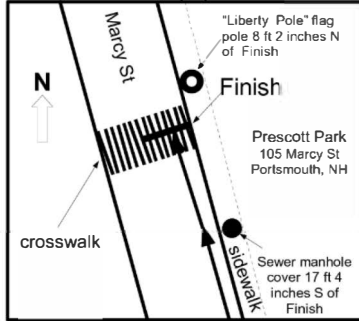

2022 Market Square Day 10K

Portsmouth, New Hampshire

USATF Certificate
 NH22005BK
 Effective: 04/09/2022
 Through: 12/31/2032

Note: This course was measured using the full width of the road and the Shortest Possible Route (SPR).

Start (S) Detail

Finish (F) Detail

Note: Map not drawn to scale. Many streets and cross streets not on map.

Measured April 3, 2022
 By Dan Eckerson
 Daniel.eckerson@comcast.net
 603-767-7629