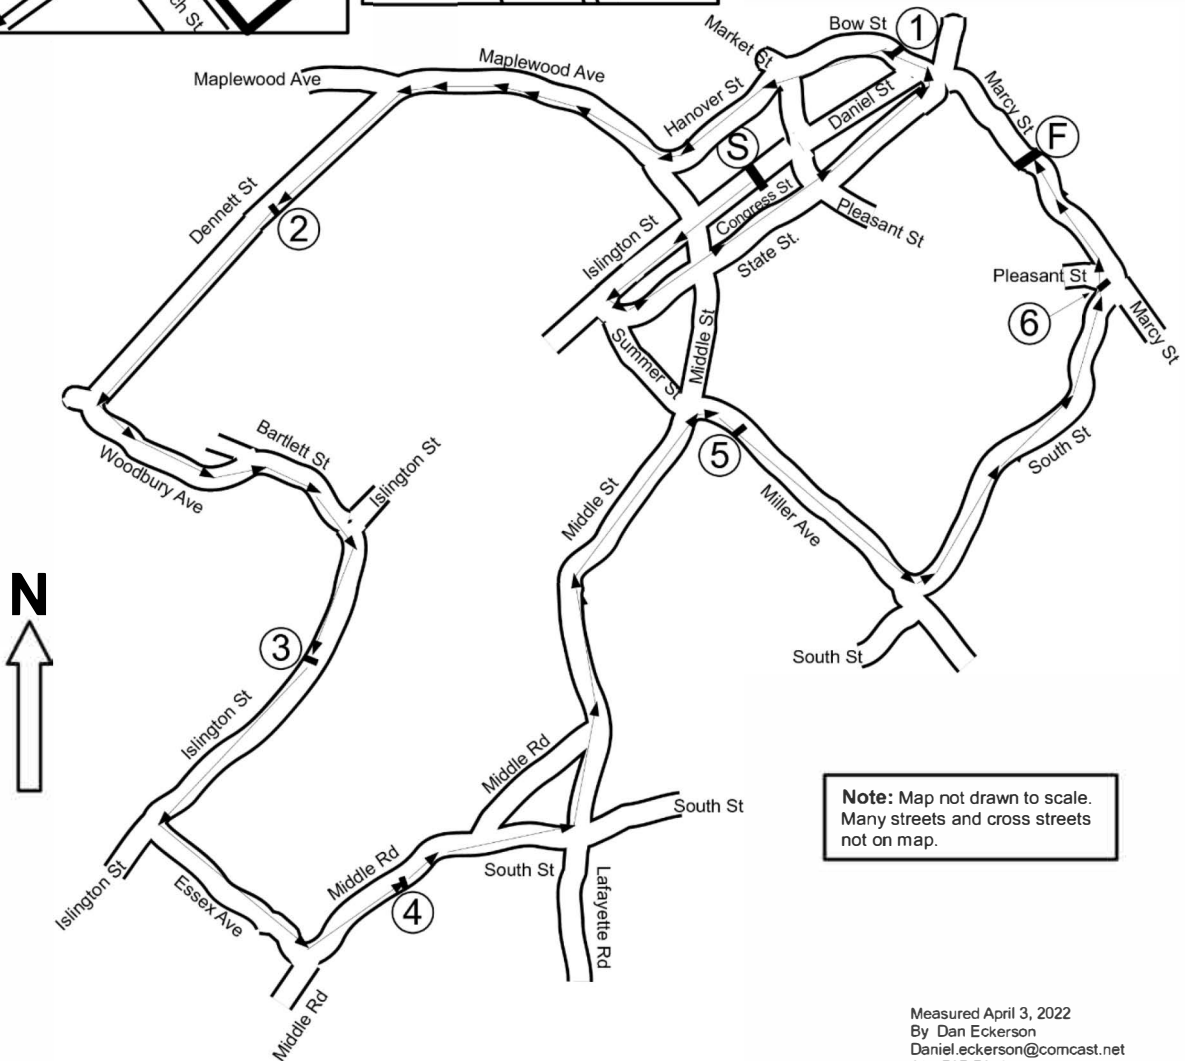

2022 Market Square Day 10K

Portsmouth, New Hampshire

USATF Certificate
 NH22005BK
 Effective: 04/09/2022
 Through: 12/31/2032

Note: This course was measured using the full width of the road and the Shortest Possible Route (SPR).

Start (S) Detail

Finish (F) Detail

Note: Map not drawn to scale. Many streets and cross streets not on map.

Measured April 3, 2022
 By Dan Eckerson
 Daniel.eckerson@comcast.net
 603-767-7629