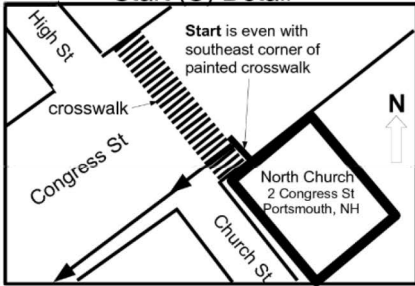

2022 Market Square Day 10K

Portsmouth, New Hampshire

USATF Certificate
 NH22005BK
 Effective: 04/09/2022
 Through: 12/31/2032

Note: This course was measured using the full width of the road and the Shortest Possible Route (SPR).

Start (S) Detail

Finish (F) Detail

Note: Map not drawn to scale. Many streets and cross streets not on map.

Measured April 3, 2022
 By Dan Eckerson
 Daniel.eckerson@comcast.net
 603-767-7629